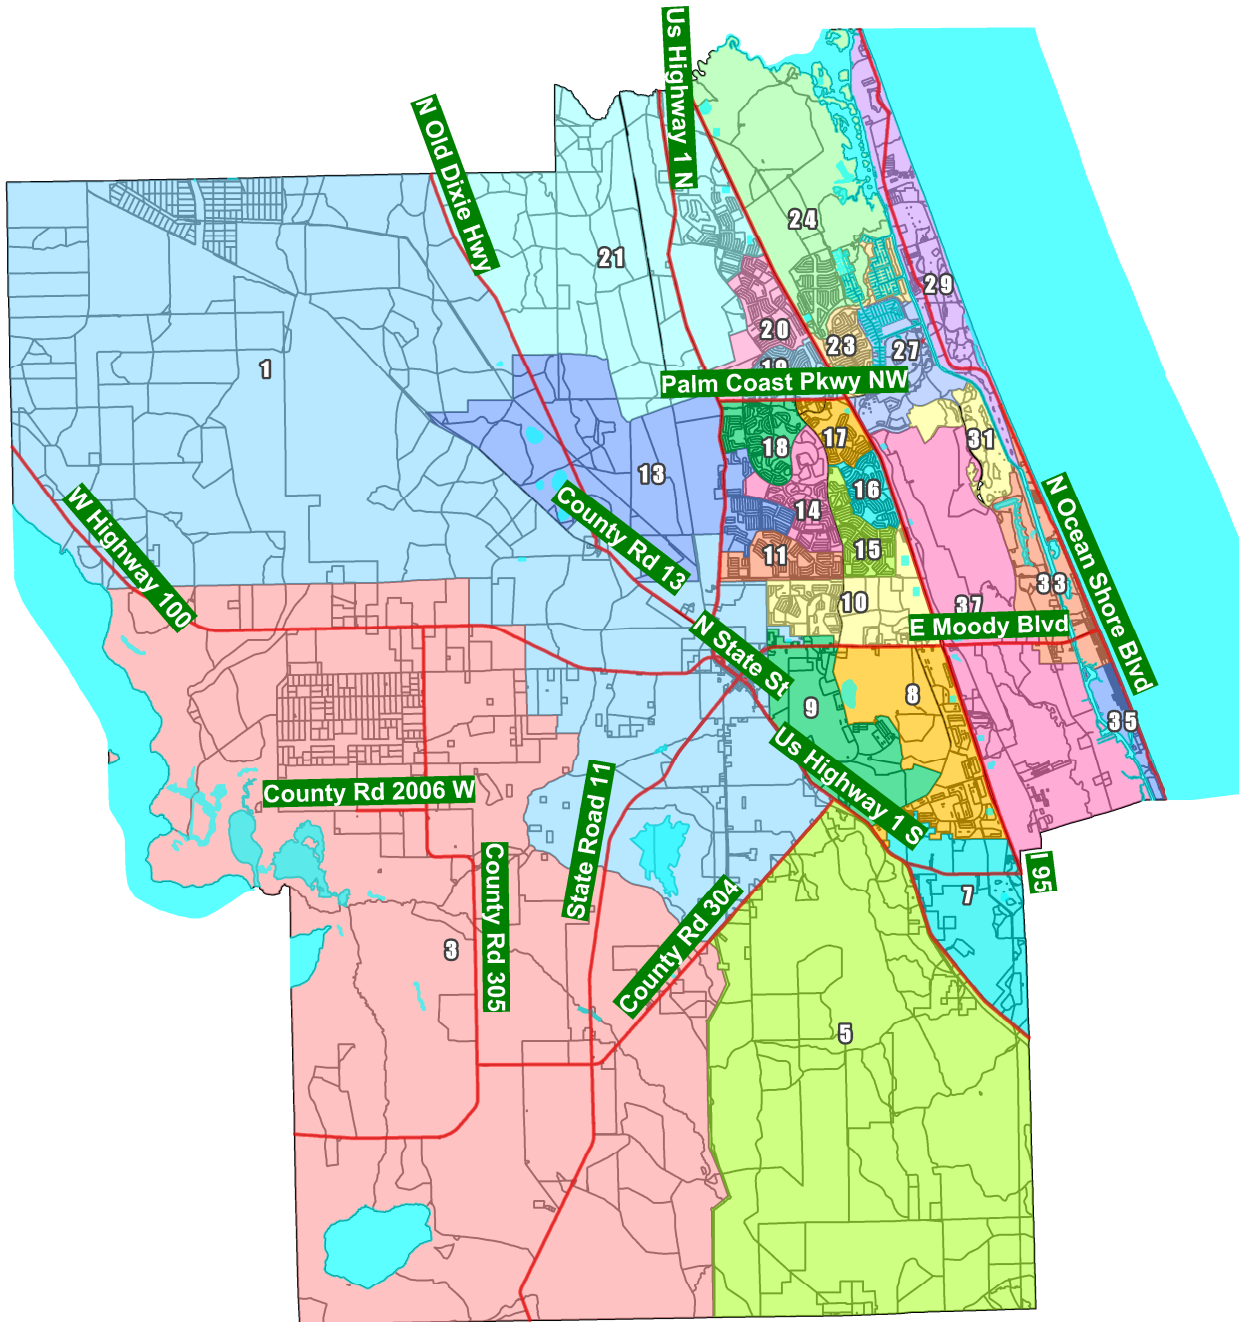

# 2019 FLAGLER COUNTY PRECINCT MAP

Updated February 07 2019

ALL MAPS PRODUCED BY THE FLAGLER COUNTY SUPERVISOR OF ELECTIONS OFFICE ARE FOR REFERENCE USE ONLY. MAPS PROVIDED ARE DERIVED FROM MULTIPLE SOURCES WITH VARYING LEVELS OF ACCURACY. THE FLAGLER COUNTY SUPERVISOR OF ELECTIONS OFFICE DISCLAIMS ANY RESPONSIBILITY FOR THE ACCURACY OF THE COMPLETENESS OF ANY MAP SHOWN.