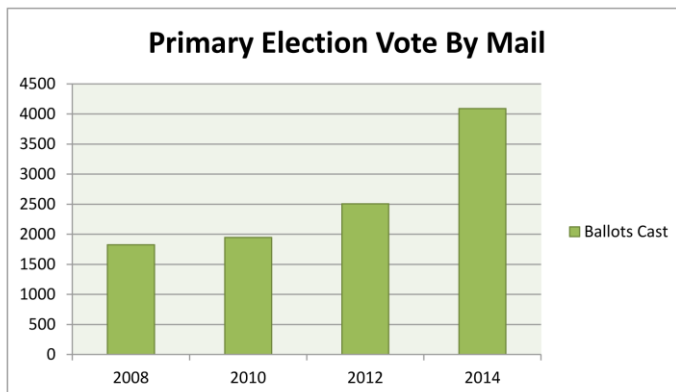

FLAGLER COUNTY, FL – Today is the last day for voters to request a ballot to be mailed for the Primary Election. Please contact the Elections Office at (386) 313-4170 for more information. If mailing your voted ballot, please mail by Thursday before Election Day to allow for first-class delivery by the US Postal Service. Vote-by-mail ballots may also be personally delivered to the Elections Office during business hours, or by the secured After Hours Drop Box in the window at our main entrance.

Vote By Mail Quick Facts

- Any eligible and registered voter in Flagler County may vote by mail.
- Vote-by-mail ballots are counted in the State of Florida during every election and are among the first results available at 7:00 p.m. on Election night.
- Vote-by-mail ballots are NOT forwarded by the US Postal Service. You must provide an accurate mailing address at the time of your request.
- Vote-by-mail ballots must be received in the Elections Office by 7:00 p.m. on Election Day.
- Always plan for delivery time when sending your voted ballot back to the Elections Office. It's recommended that you mail your ballot by Thursday, August 25 to allow for first-class delivery by the US Postal Service.

Primary Election Vote By Mail Turnout				
Ballots Cast	2008	2010	2012	2014
	1826	1947	2505	4090

NEW RECORD FOR FLAGLER COUNTY!

2016 Primary Election
Vote By Mail Turnout:

5,227

As of 08/24/2016 at 10:00 A.M.
11,646 ballots have been mailed
for a 44.8% return rate.

View the Election Turnout Quickview here: <http://www.flaglerelections.com>