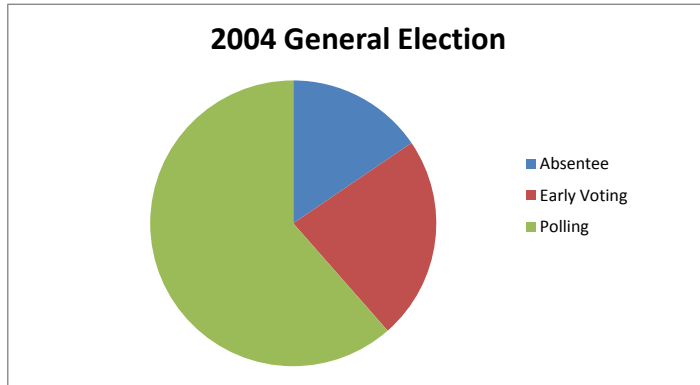

2004 and 2008 Presidential General Elections by Voting Method

Year	Absentee	Early Voting	Polling
2004 General	5,972	8,873	23,692
Registered Voters	47,068		
Total Votes Cast	38,557		
Turnout Percent	81.92%		