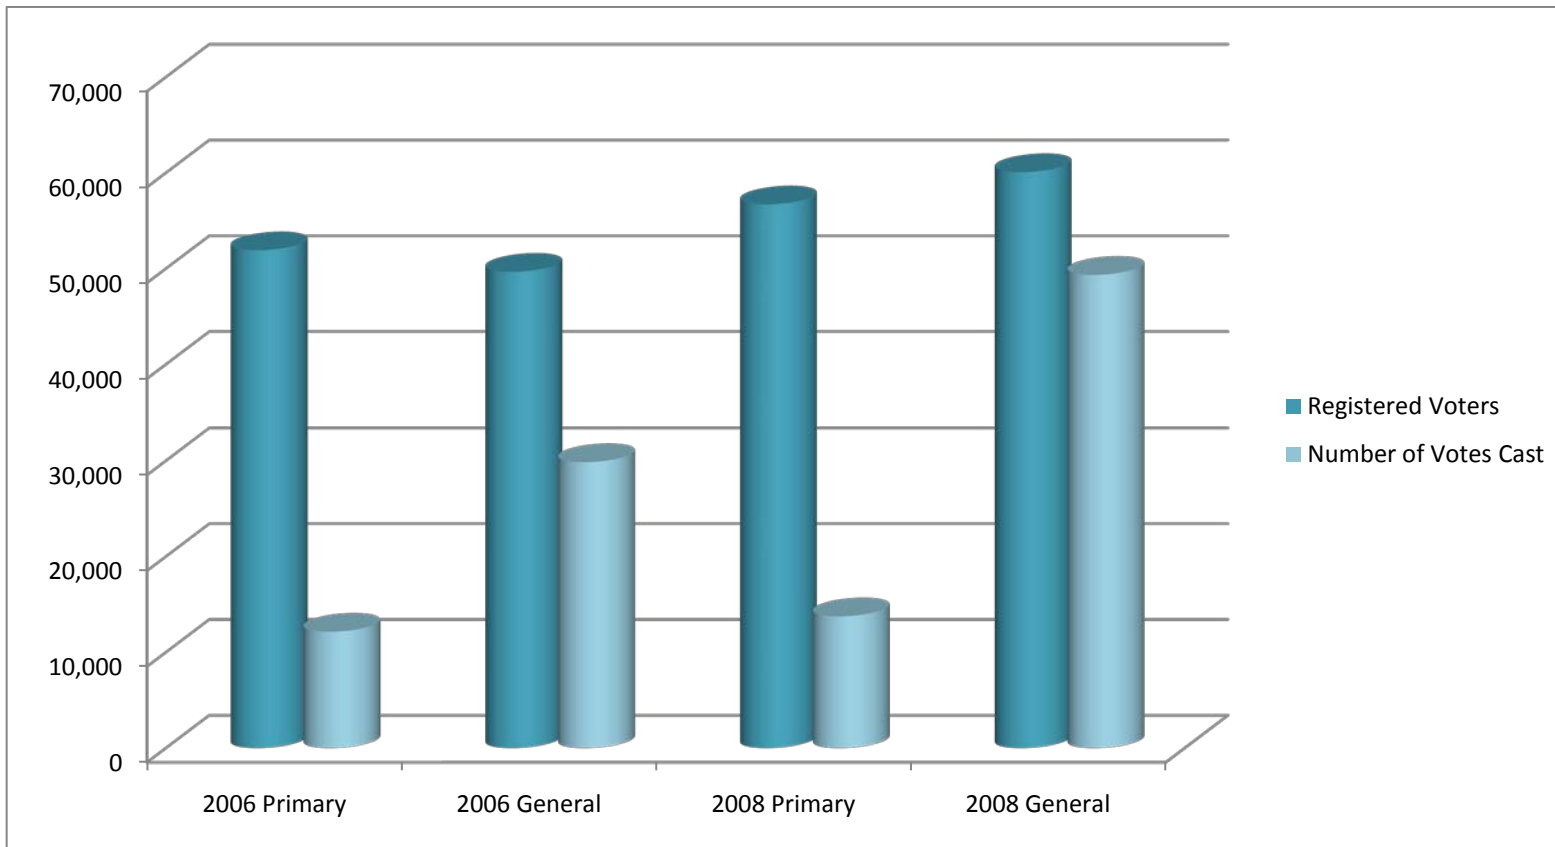

Flagler County Election Results - Turnout

	2006 Primary	2006 General	2008 Primary	2008 General
Registered Voters	51,917	49,673	56,711	60,079
Number of Votes Cast	12,149	29,860	13,756	49,356
Voter Turnout in Percent	23.40%	60.11%	24.26%	82.15%

Flagler County Election Results - Voting Method

	2008 Primary	2008 General
Polling Place	9,587	18,684
Absentee	1,826	8,166
Early Voting	2,329	22,454
Unscanned	2	1
Provisional	12	51
Total Votes Cast	13,756	49,356
Total Registered Voters	56,711	60,079
Turnout Percentage	24.26%	82.15%